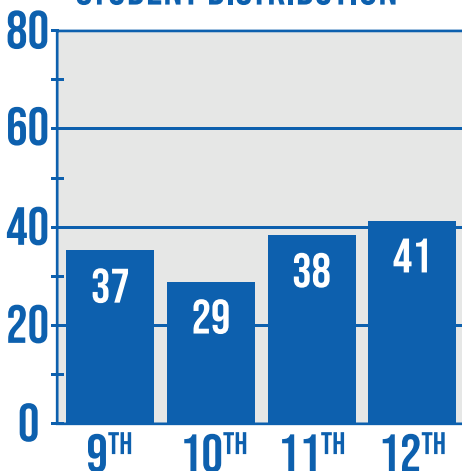

STUDENT DISTRIBUTION

ADVANCED PLACEMENT (AP) MAY 2024

Students Enrolled in AP Classes: 39
Exams Administered: 61
Exams with 3 or higher: 52%

Source: 2024 Advanced Placement Program Score Report, CollegeBoard