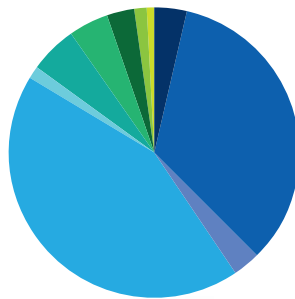

SCHOOL POPULATION ETHNIC DISTRIBUTION

Anglo	4.3%
Caucasian	40%
Other	3.5%
Hispanic	50.4%
Non-Hispanic	1.7%
Native American	1.9%
Bi-racial	5.2%
Asian	3.5%
East Indian	1.7%
African American	0.9%

ADVANCED PLACEMENT (AP)